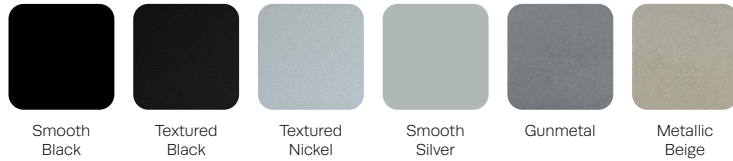

METAL FINISHES –